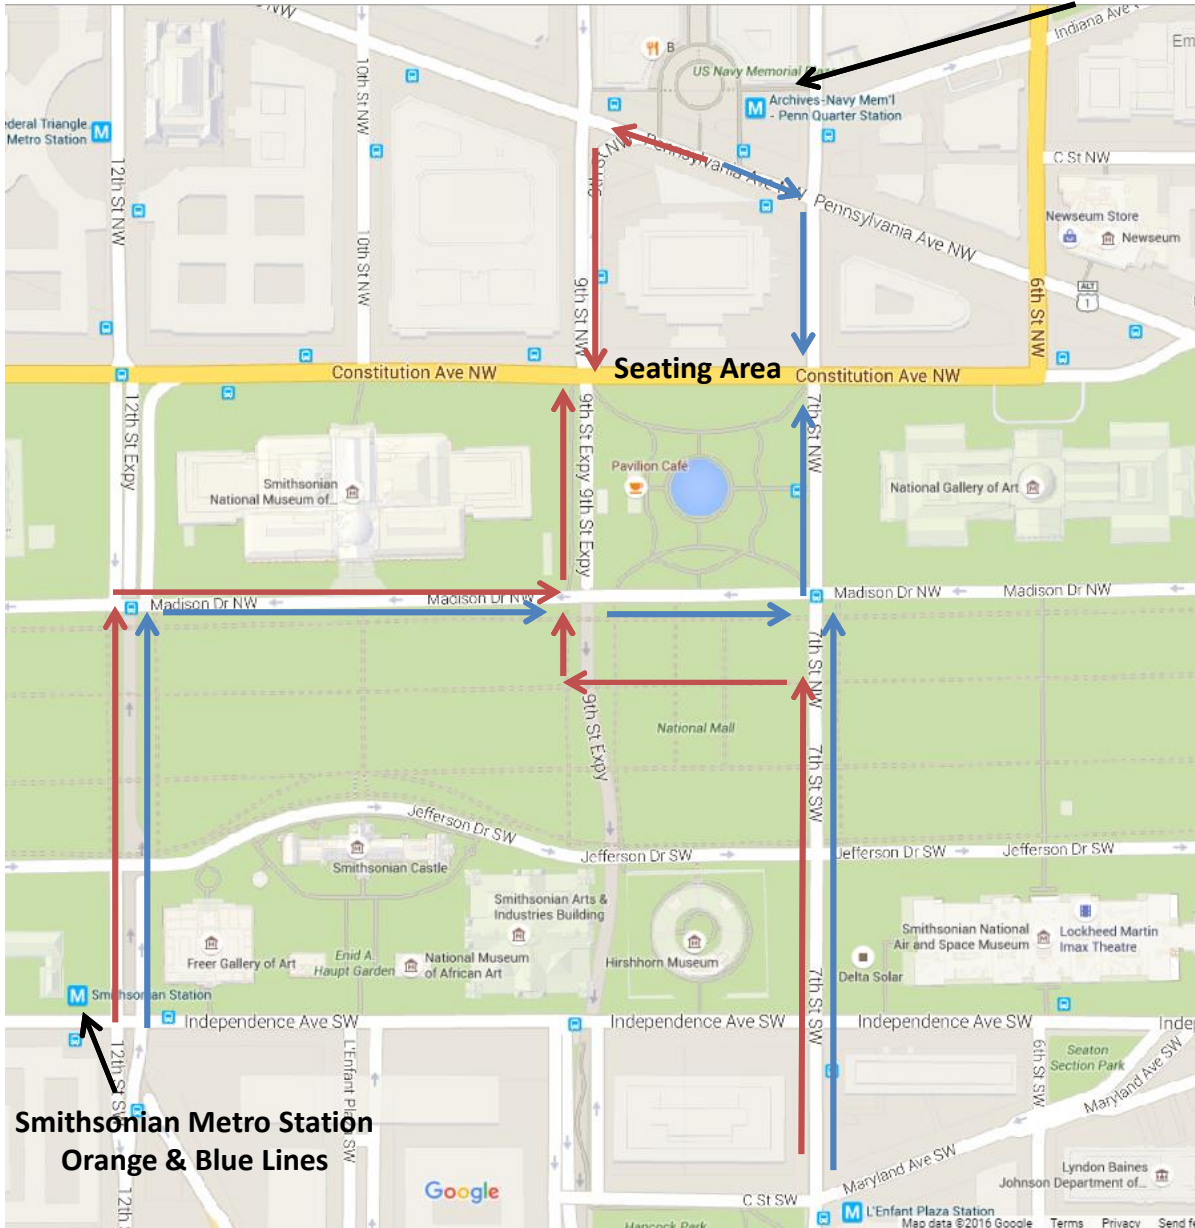

**Navy – Archives – Penn Qtr Metro Station  
Yellow & Green Lines**

Follow  for  
Sections 13, 15, 17, 19, 21, 23  
AND  
Sections 16, 20, 22, 24, 26

Follow  for  
Sections 1, 3, 5, 7, 9, 11  
AND  
Sections 6, 8, 10, 12, 14, 16

See next map for seating area detail.

Please be aware that it is NOT possible to walk in front of the National Archives Building on Constitution Avenue. Enter Parade side on the appropriate side of the Archives.

Guests must be seated by 9:45AM  
Late seating at appropriate intervals.

AFTER the Parade ends, Pennsylvania Avenue will be **closed** for the Emancipation Day Parade. Access to Archives Metro may be restricted. The Festival recommends leaving the area via Smithsonian or L'Enfant Plaza Metros.

**Smithsonian Metro Station  
Orange & Blue Lines**

**L'Enfant Plaza Metro Station Yellow,  
Green, Orange & Blue Lines**